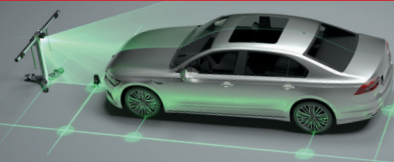

OR LEVEL CALIBRATION PROCEDURES FOR MORE THAN CAMERA BASED SYSTEMS

FIVE LINE LASER
1 PERSON PROCEDURE
QUICK & SIMPLE SETUP

YouTube
TRAINING
VIDEOS

@AutelTools

<https://www.youtube.com/auteltools>

Phone: (855) 288-3587 • USSUPPORT@AUTEL.COM
AUTEL.COM • MAXITPMS.COM • MAXISYSADAS.COM
© 2019 Autel Intelligent Technology Corp., Ltd., All Rights Reserved